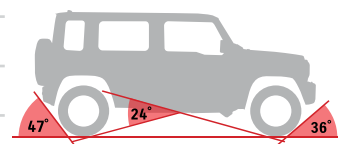

OFF-ROAD SPECIFICATIONS

210mm ground clearance

36° approach angle

24° ramp break-over angle

47° departure angle

SCAN ME to get specs on your Device

SUZUKI
COMPLETE

5-year / 200 000 km mechanical warranty*
6-year / unlimited km body corrosion warranty
4-year / 60 000 km service plan
Service intervals of 15 000 km or one year, whichever comes first.

5-year / unlimited km roadside assistance

*5-year / 200 000 km promotional warranty is limited to new passenger cars purchased at Suzuki dealerships nationwide. Includes 5-year roadside assistance.

All care is taken to ensure the accuracy of this spec sheet at the time of print approval. Specifications, features, prices and model availability may vary from those specified and may change without notice. Always consult your authorised Suzuki Dealer or refer to www.SuzukiAuto.co.za for the latest details on all models. SUZUKI AUTO South Africa (PTY) Ltd will not be held liable for any loss as a result of reliance on the content of this spec sheet, whether in negligence or otherwise. Vehicles are shown for illustrative purposes only and may not depict exact specifications.